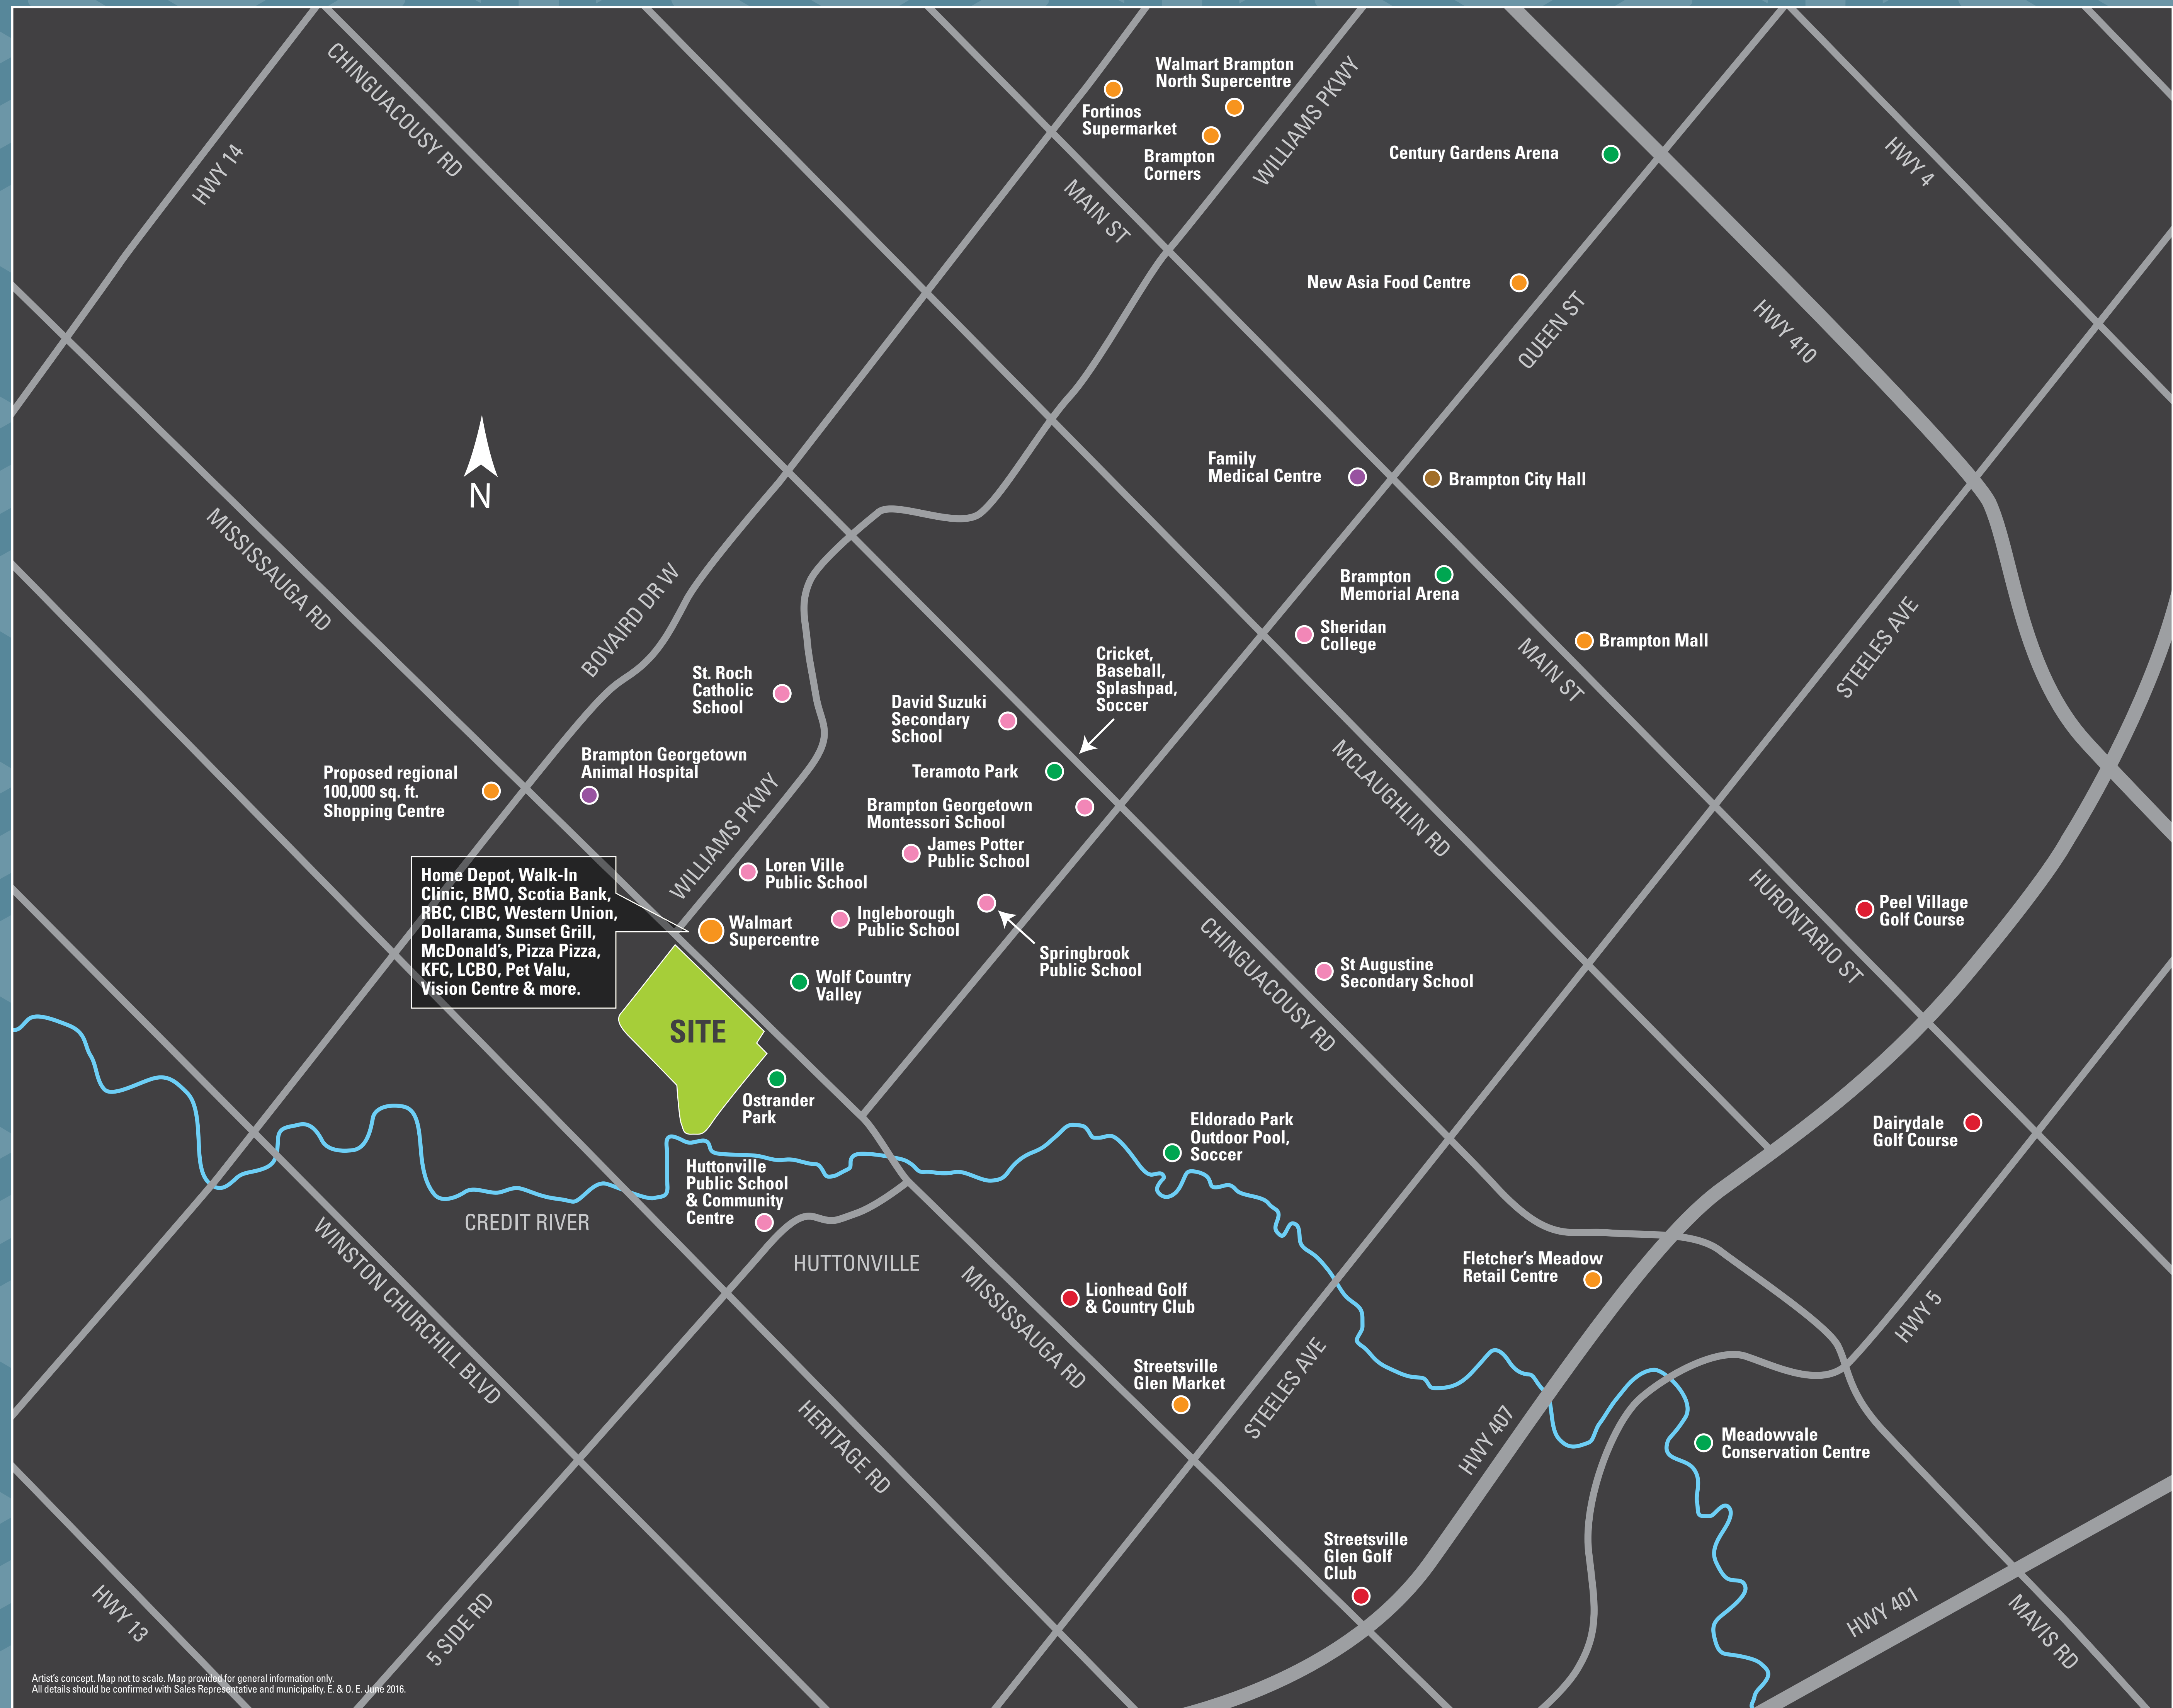

CLEAVE VIEW ESTATE

by the Credit

LEGEND

- GOLF CLUBS
- SHOPPING
- SCHOOLS
- MEDICAL CENTRE
- PARKS & RECREATION