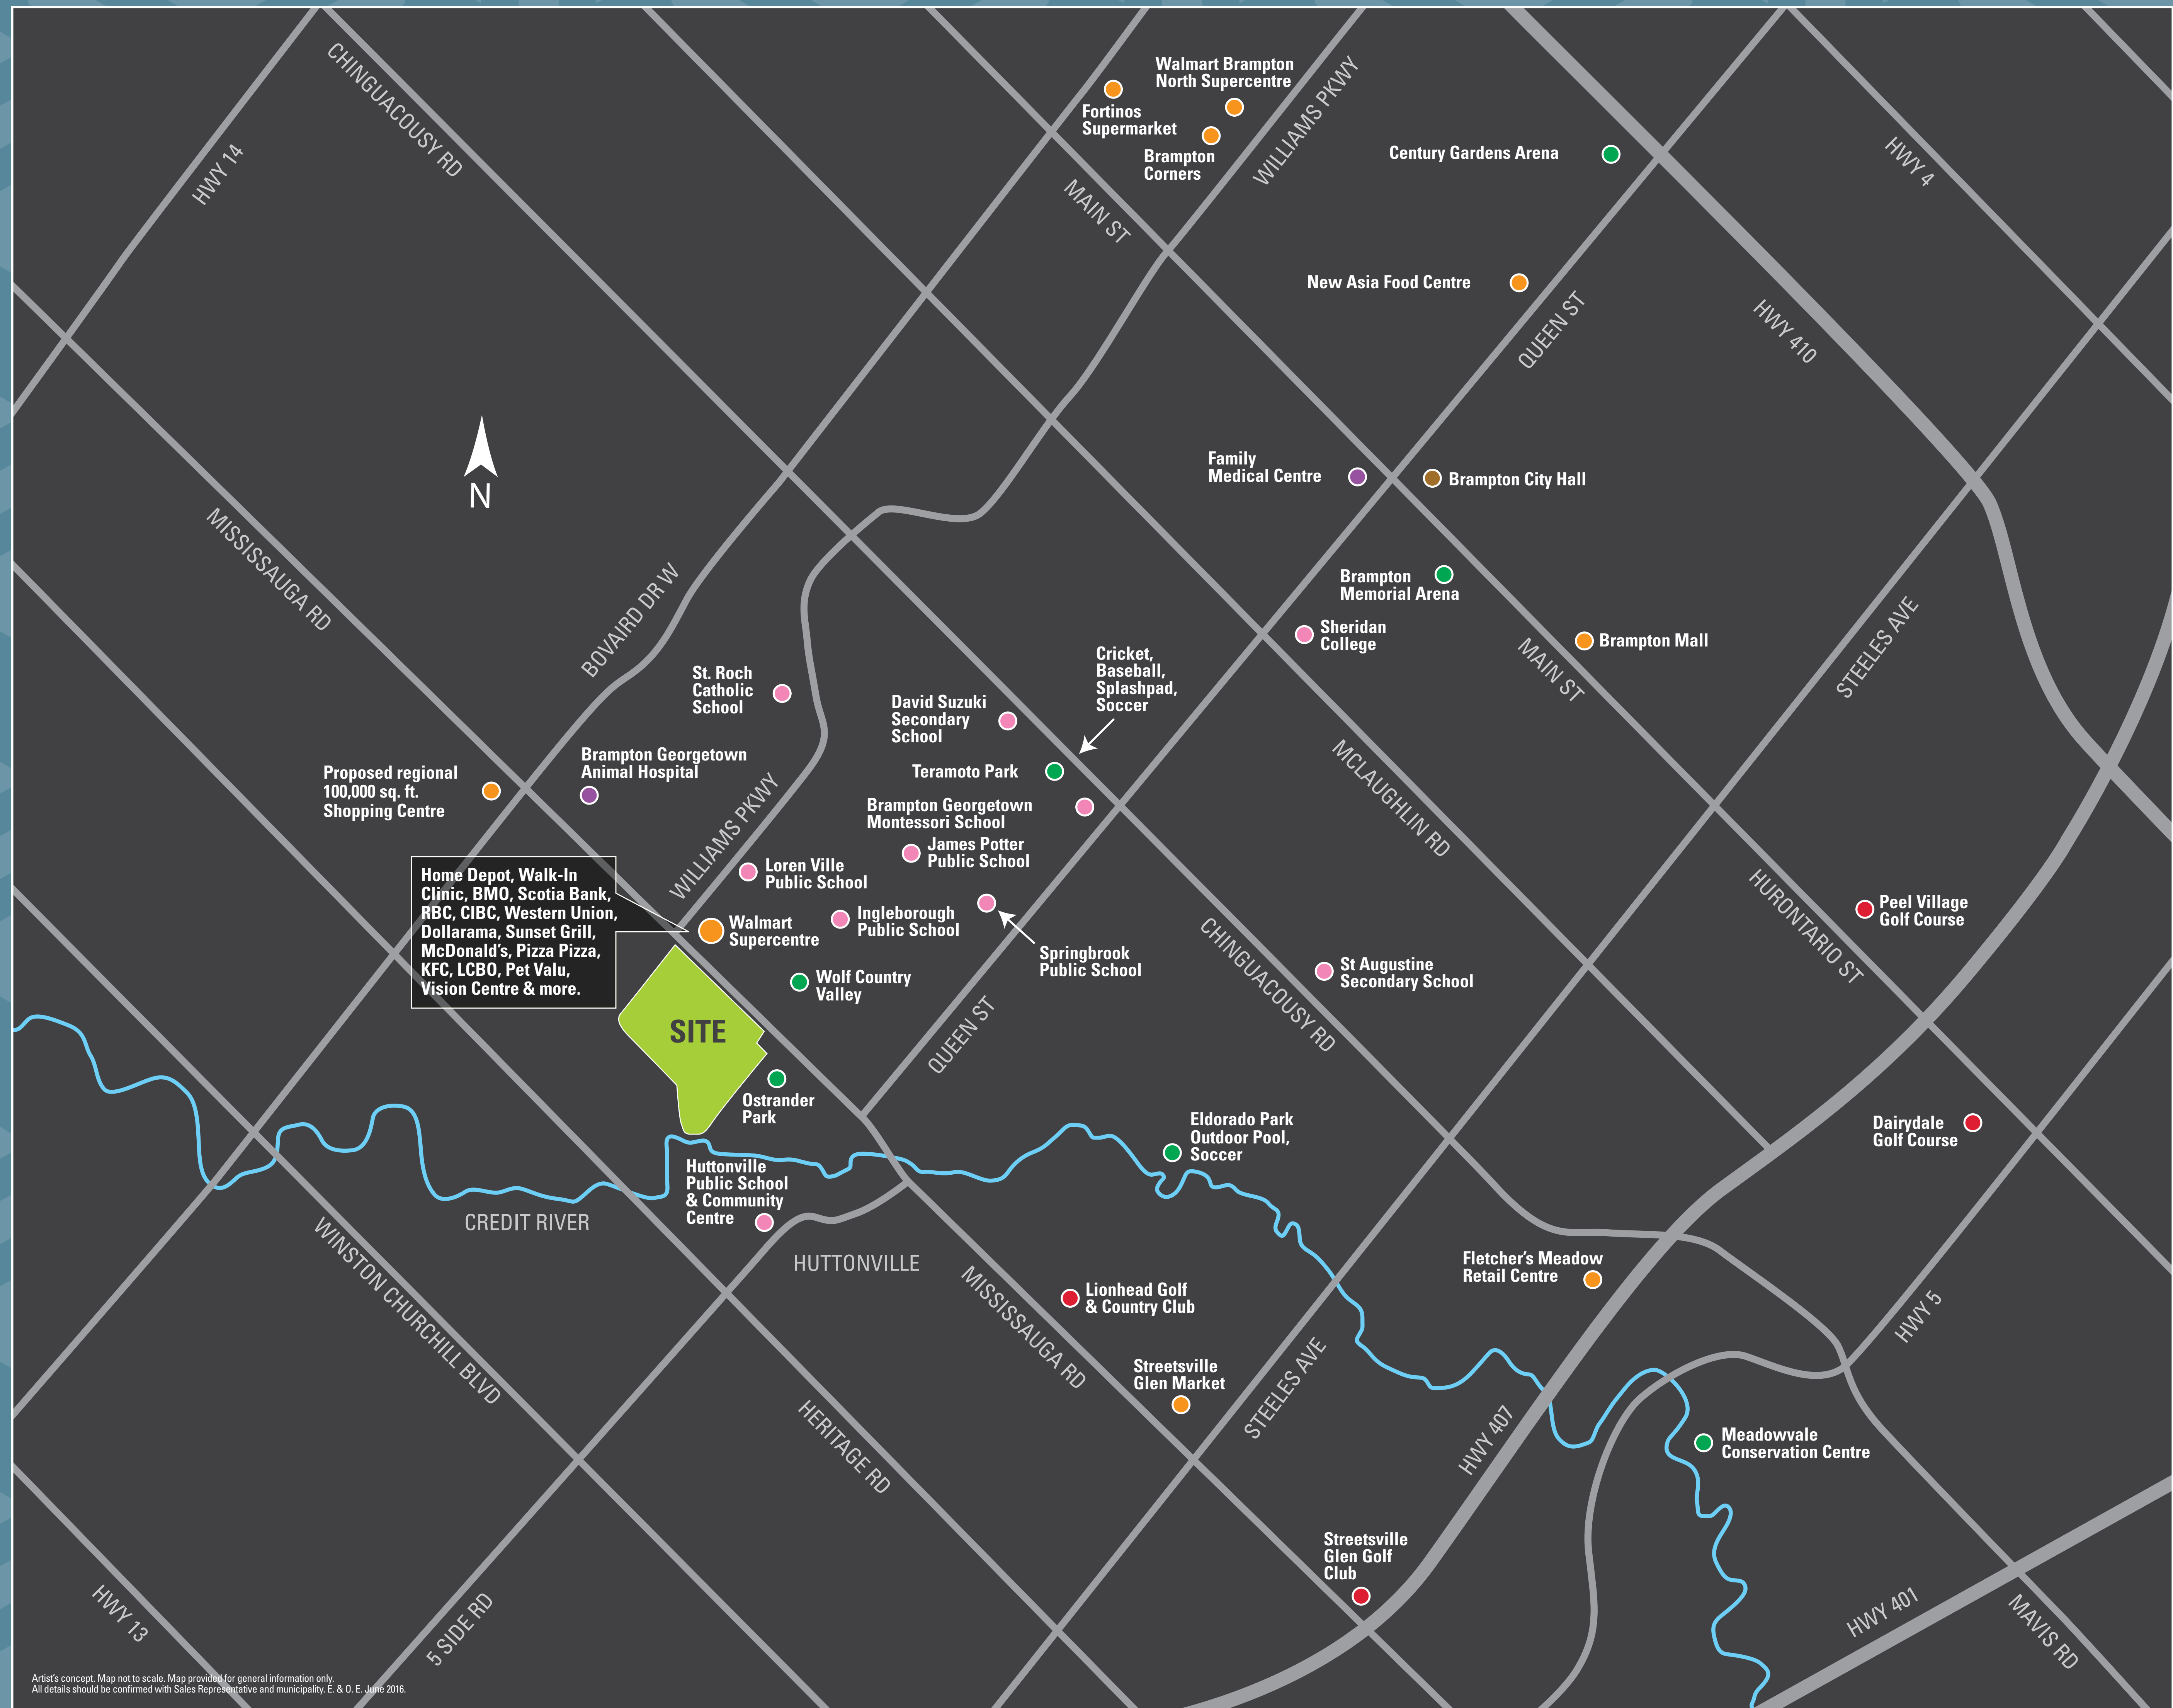

CLEAVE VIEW ESTATE

by the Credit

LEGEND

- GOLF CLUBS
- SHOPPING
- SCHOOLS
- MEDICAL CENTRE
- PARKS & RECREATION